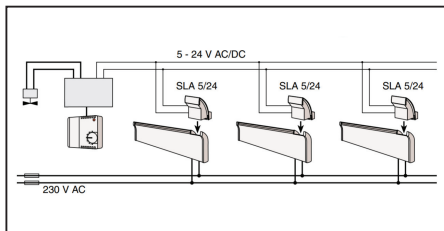

### SLA 5/24 Slave module

- Slave module turns heater on and off by control-signal from external thermostat.
- Synchronized start of heaters gives even heat distribution in the room.

### Specifications:

- Master input for 5-24 Volt DC/AC.
- Control-signals are optically isolated from main voltage.

Regulating the room-temperature by controlling heat and cooling in sequence is used in many applications.