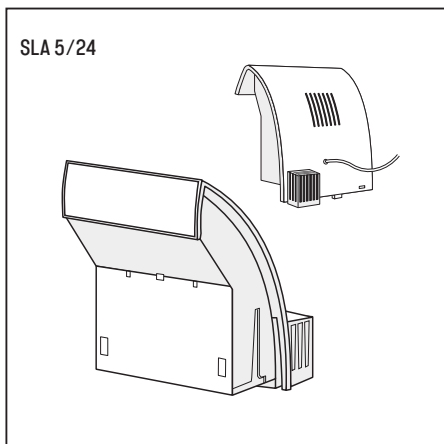

SLA 5/24

Slave module for Glamox Heating serie 3001
Regulated by control-signal 5-24 Volt DC/AC

Glamox® Heating

TECHNOLOGY AND DESIGN COMING TOGETHER

ATTENTION!

Make sure that product is disconnected from electrical circuit before replacing the thermostat.

SLA 5/24 for external control

SLA 5/24 can be regulated by all systems that sends a control signal between 5-24V DC/AC.
When voltage is applied (5-24V), the heater will turn on, and stay on as long as voltage is applied.

SLA 5/24 Slave module

- Slave module turns heater on and off by control-signal from external thermostat.
- Synchronized start of heaters gives even heat distribution in the room.

Specifications:

- Master input for 5-24 Volt DC/AC.
- Control-signals are optically isolated from main voltage.