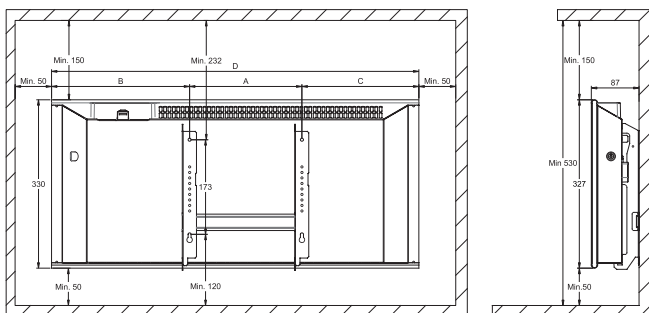

Thermostat:

Supplied without thermostat, can be ordered separately.

- DT - Digital thermostat
- WT2 - Wi-Fi with Bluetooth thermostat
- SLX - Slave module

Installation:

Supplied with wall bracket for mounting on wall. The connection box can be moved sideways to adapt to cable input. Floor stand can be ordered separately.

Dimensions H40 panel radiator

H40 H	Watt	B	A	C	D
H40 H 02	250	227	201	92	520
H40 H 04	400	227	201	137	565
H40 H 06	600	227	201	207	635
H40 H 08	800	236	302	212	750
H40 H 10	1000	268	302	239	809
H40 H 12	1200	356	302	326	984
H40 H 14	1400	263	604	227	1094
H40 H 20	2000	414	604	385	1403