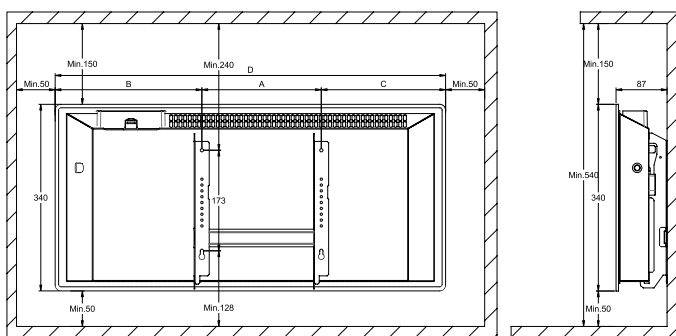

Connection:

Supplied with cable and plug which can either be connected to the connection box supplied for fixed installation, or plugged straight into a socket.

Thermostat:

Supplied without thermostat, can be ordered separately.

Dimensions H60 panel radiator

	Watt	B	A	C	D
H60 H 04	400	262	201	143	606
H60 H 06	600	262	201	213	676
H60 H 08	800	240	302	218	760
H60 H 10	1000	287	302	261	850
H60 H 12	1200	375	302	347	1024

Produced by: Adax AS, Myhres gate 1, 3061 Svelvik, Norway. www.glamoxheating.com